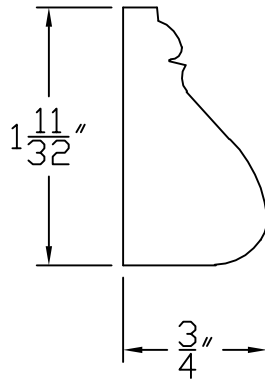

Creative Woodworking N.W., Inc.

1036 S.E. Taylor * Portland, Oregon 97214

Phone:(503) 230-9265 * Fax:(503) 232-9082

www.Creativewoodworkingnw.com

BCAP118

$\frac{3}{4}" \times 1\frac{11}{32}"$