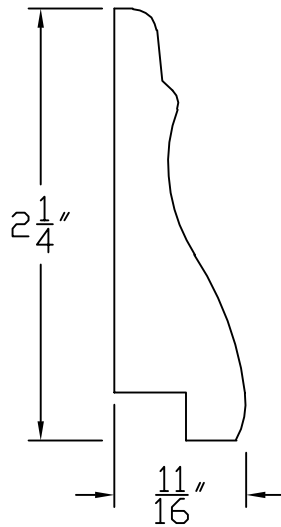

# Creative Woodworking N.W., Inc.

1036 S.E. Taylor \* Portland, Oregon 97214

Phone:(503) 230-9265 \* Fax:(503) 232-9082

[www.Creativewoodworkingnw.com](http://www.Creativewoodworkingnw.com)

BCAP119

11/16" x 2 1/4"