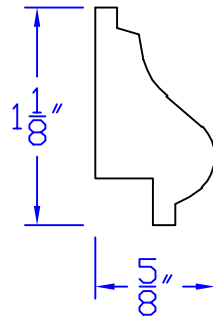

Creative Woodworking N.W., Inc.

1036 S.E. Taylor * Portland, Oregon 97214
Phone:(503) 230-9265 * Fax:(503) 232-9082
www.Creativewoodworkingnw.com

BCAP120

5/8" × 1-1/8"