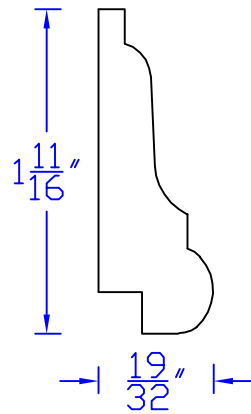

# Creative Woodworking N.W., Inc.

1036 S.E. Taylor \* Portland, Oregon 97214

Phone:(503) 230-9265 \* Fax:(503) 232-9082

[www.Creativewoodworkingnw.com](http://www.Creativewoodworkingnw.com)

BCAP121

$19/32" \times 1-11/16"$