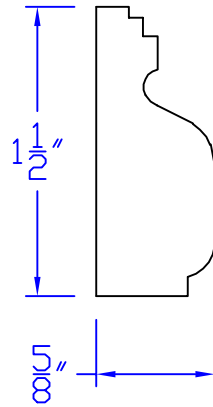

Creative Woodworking N.W., Inc.

1036 S.E. Taylor * Portland, Oregon 97214

Phone:(503) 230-9265 * Fax:(503) 232-9082

www.Creativewoodworkingnw.com

BCAP122

5/8" × 1-1/2"