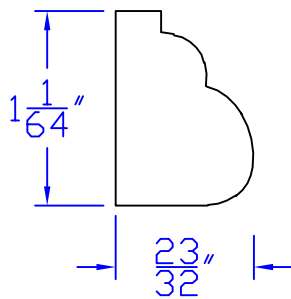

Creative Woodworking N.W., Inc.

1036 S.E. Taylor * Portland, Oregon 97214

Phone:(503) 230-9265 * Fax:(503) 232-9082

www.Creativewoodworkingnw.com

BCAP128

$\frac{23}{32}'' \times 1\frac{1}{64}''$