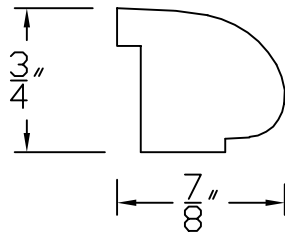

# Creative Woodworking N.W., Inc.

1036 S.E. Taylor \* Portland, Oregon 97214

Phone:(503) 230-9265 \* Fax:(503) 232-9082

[www.Creativewoodworkingnw.com](http://www.Creativewoodworkingnw.com)

BCAP129

3/4" x 7/8"