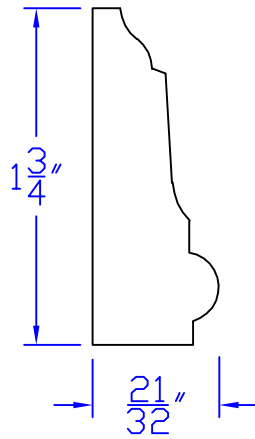

Creative Woodworking N.W., Inc.

1036 S.E. Taylor * Portland, Oregon 97214

Phone:(503) 230-9265 * Fax:(503) 232-9082

www.Creativewoodworkingnw.com

BCAP130

$\frac{21}{32}$ " \times $1\frac{3}{4}$ "