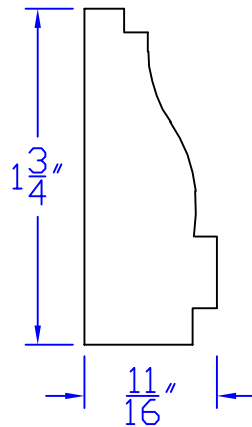

Creative Woodworking N.W., Inc.

1036 S.E. Taylor * Portland, Oregon 97214

Phone:(503) 230-9265 * Fax:(503) 232-9082

www.Creativewoodworkingnw.com

BCAP131

11/16" x 1-3/4"