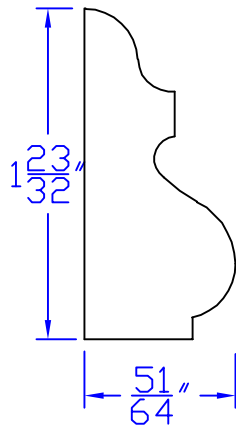

# Creative Woodworking N.W., Inc.

1036 S.E. Taylor \* Portland, Oregon 97214

Phone:(503) 230-9265 \* Fax:(503) 232-9082

[www.Creativewoodworkingnw.com](http://www.Creativewoodworkingnw.com)

BCAP132

$\frac{51}{64}" \times 1\frac{23}{32}"$