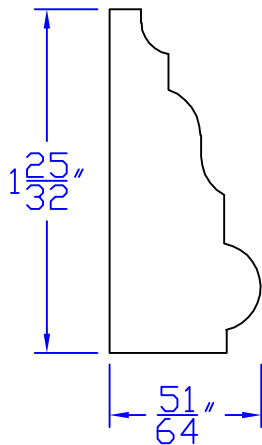

# Creative Woodworking N.W., Inc.

1036 S.E. Taylor \* Portland, Oregon 97214

Phone:(503) 230-9265 \* Fax:(503) 232-9082

www.Creativewoodworkingnw.com

BCAP133

$51/64" \times 1-25/32"$