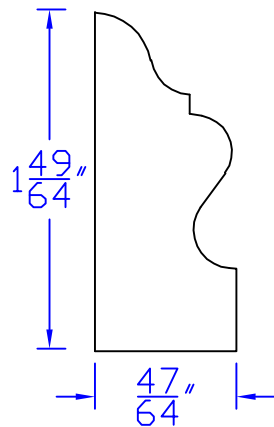

# Creative Woodworking N.W., Inc.

1036 S.E. Taylor \* Portland, Oregon 97214

Phone:(503) 230-9265 \* Fax:(503) 232-9082

[www.Creativewoodworkingnw.com](http://www.Creativewoodworkingnw.com)

BCAP134

$\frac{47}{64}$ "  $\times$   $1\frac{49}{64}$ "