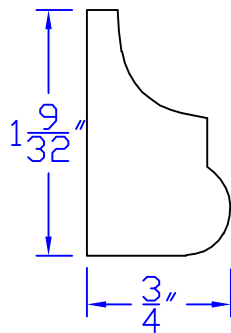

# Creative Woodworking N.W., Inc.

1036 S.E. Taylor \* Portland, Oregon 97214

Phone:(503) 230-9265 \* Fax:(503) 232-9082

[www.Creativewoodworkingnw.com](http://www.Creativewoodworkingnw.com)

BCAP138

$\frac{3}{4}$ " x  $1\frac{9}{32}$ "