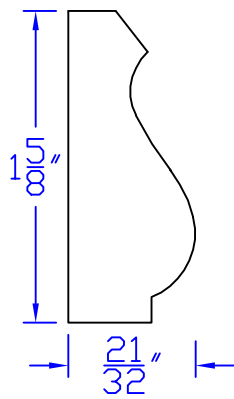

Creative Woodworking N.W., Inc.

1036 S.E. Taylor * Portland, Oregon 97214

Phone:(503) 230-9265 * Fax:(503) 232-9082

www.Creativewoodworkingnw.com

BCAP139

5/8" x 1-5/8"