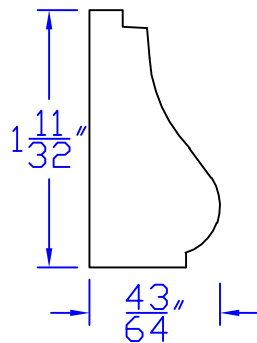

# Creative Woodworking N.W., Inc.

1036 S.E. Taylor \* Portland, Oregon 97214  
Phone:(503) 230-9265 \* Fax:(503) 232-9082  
www.Creativewoodworkingnw.com

BCAP140

$\frac{43}{64}" \times 1\frac{11}{32}"$