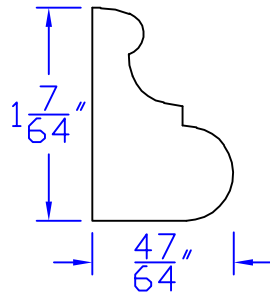

Creative Woodworking N.W., Inc.

1036 S.E. Taylor * Portland, Oregon 97214
Phone:(503) 230-9265 * Fax:(503) 232-9082
www.Creativewoodworkingnw.com

BCAP141

$\frac{47}{64}$ " \times $1\frac{7}{64}$ "