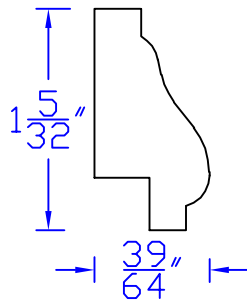

# Creative Woodworking N.W., Inc.

1036 S.E. Taylor \* Portland, Oregon 97214  
Phone:(503) 230-9265 \* Fax:(503) 232-9082  
www.Creativewoodworkingnw.com

BCAP144

$\frac{39}{64}" \times 1\frac{5}{32}"$