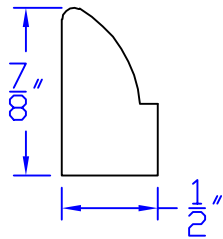

Creative Woodworking N.W., Inc.

1036 S.E. Taylor * Portland, Oregon 97214
Phone:(503) 230-9265 * Fax:(503) 232-9082
www.Creativewoodworkingnw.com

BCAP147
1/2" x 7/8"