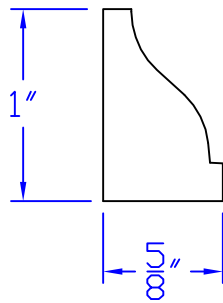

Creative Woodworking N.W., Inc.

1036 S.E. Taylor * Portland, Oregon 97214
Phone:(503) 230-9265 * Fax:(503) 232-9082
www.Creativewoodworkingnw.com

BCAP148
5/8" x 1"