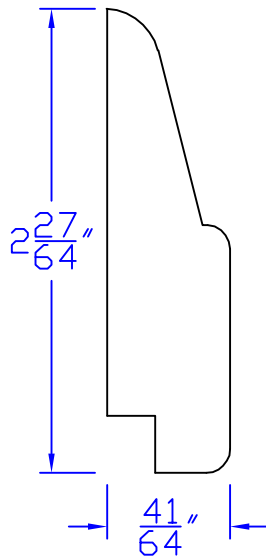

Creative Woodworking N.W., Inc.

1036 S.E. Taylor * Portland, Oregon 97214
Phone:(503) 230-9265 * Fax:(503) 232-9082
www.Creativewoodworkingnw.com

BCAP151

$41/64$ " \times $2-27/64$ "