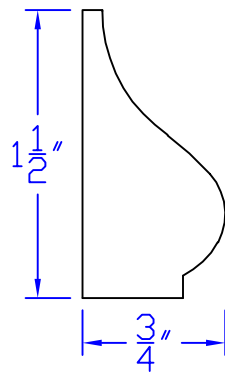

# Creative Woodworking N.W., Inc.

1036 S.E. Taylor \* Portland, Oregon 97214  
Phone:(503) 230-9265 \* Fax:(503) 232-9082  
[www.Creativewoodworkingnw.com](http://www.Creativewoodworkingnw.com)

BCAP153

3/4" x 1-1/2"