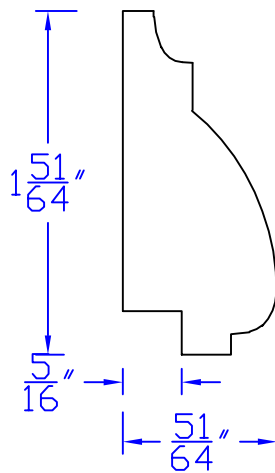

Creative Woodworking N.W., Inc.

1036 S.E. Taylor * Portland, Oregon 97214
Phone:(503) 230-9265 * Fax:(503) 232-9082
www.Creativewoodworkingnw.com

BCAP154

$51/64$ " x $1-51/64$ "