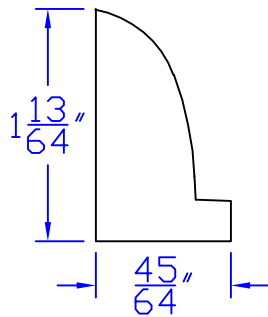

# Creative Woodworking N.W., Inc.

1036 S.E. Taylor \* Portland, Oregon 97214  
Phone:(503) 230-9265 \* Fax:(503) 232-9082  
[www.Creativewoodworkingnw.com](http://www.Creativewoodworkingnw.com)

BCAP156

$45/64$ "  $\times$   $1-13/64$ "