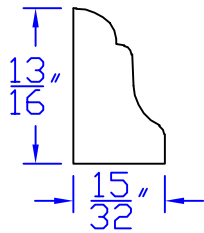

# Creative Woodworking N.W., Inc.

1036 S.E. Taylor \* Portland, Oregon 97214  
Phone:(503) 230-9265 \* Fax:(503) 232-9082  
[www.Creativewoodworkingnw.com](http://www.Creativewoodworkingnw.com)

BCAP158  
15/32" × 13/16"