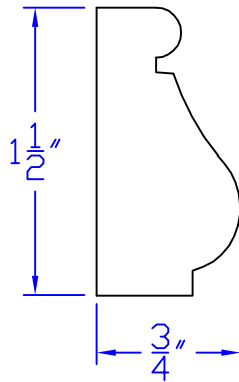

Creative Woodworking N.W., Inc.

1036 S.E. Taylor * Portland, Oregon 97214
Phone:(503) 230-9265 * Fax:(503) 232-9082
www.Creativewoodworkingnw.com

BCAP159

3/4" × 1-1/2"