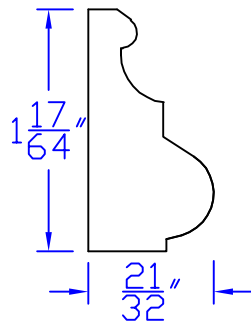

# Creative Woodworking N.W., Inc.

1036 S.E. Taylor \* Portland, Oregon 97214  
Phone:(503) 230-9265 \* Fax:(503) 232-9082  
[www.Creativewoodworkingnw.com](http://www.Creativewoodworkingnw.com)

BCAP160

$21/32" \times 1-17/64"$