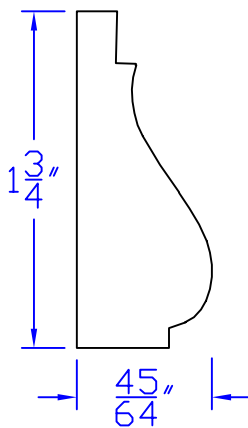

Creative Woodworking N.W., Inc.

1036 S.E. Taylor * Portland, Oregon 97214
Phone:(503) 230-9265 * Fax:(503) 232-9082
www.Creativewoodworkingnw.com

BCAP161

$45/64" \times 1-3/4"$