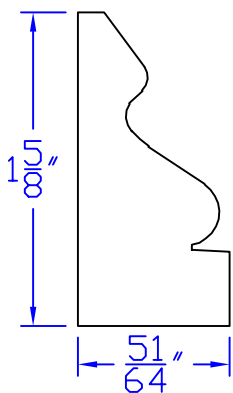

Creative Woodworking N.W., Inc.

1036 S.E. Taylor * Portland, Oregon 97214
Phone:(503) 230-9265 * Fax:(503) 232-9082
www.Creativewoodworkingnw.com

BCAP162
51/64" × 1-5/8"