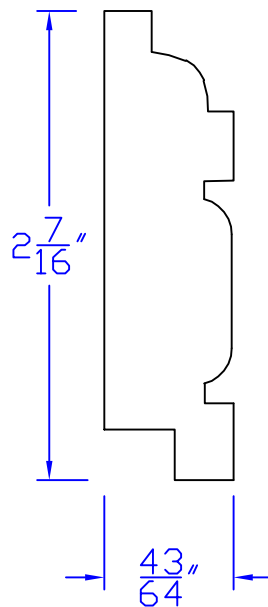

Creative Woodworking N.W., Inc.

1036 S.E. Taylor * Portland, Oregon 97214
Phone:(503) 230-9265 * Fax:(503) 232-9082
www.Creativewoodworkingnw.com

BCAP165
 $43/64" \times 2-7/16"$