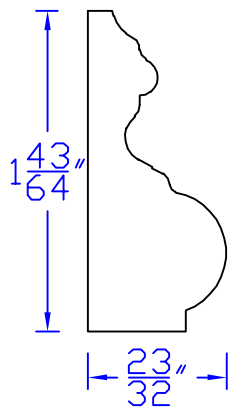

Creative Woodworking N.W., Inc.

1036 S.E. Taylor * Portland, Oregon 97214
Phone:(503) 230-9265 * Fax:(503) 232-9082
www.Creativewoodworkingnw.com

BCAP167
 $23/32" \times 1-43/64"$