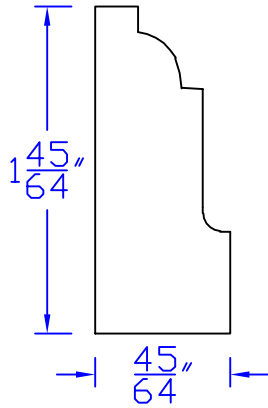

Creative Woodworking N.W., Inc.

1036 S.E. Taylor * Portland, Oregon 97214
Phone:(503) 230-9265 * Fax:(503) 232-9082
www.Creativewoodworkingnw.com

BCAP168
 $45/64"$ x $1-45/64"$