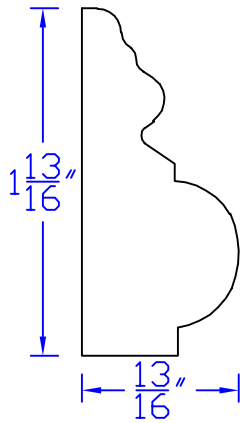

# Creative Woodworking N.W., Inc.

1036 S.E. Taylor \* Portland, Oregon 97214  
Phone:(503) 230-9265 \* Fax:(503) 232-9082  
www.Creativewoodworkingnw.com

BCAP169  
 $13/16" \times 1-13/16"$