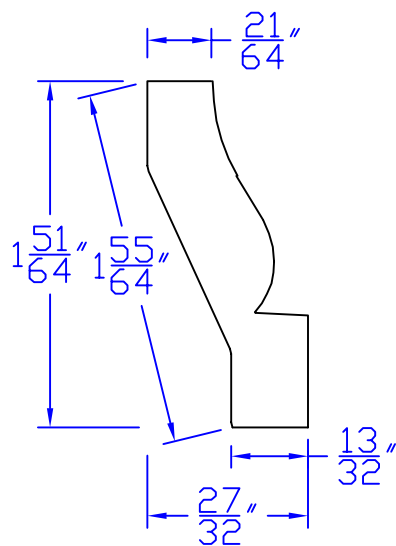

# Creative Woodworking N.W., Inc.

1036 S.E. Taylor \* Portland, Oregon 97214  
Phone:(503) 230-9265 \* Fax:(503) 232-9082  
www.Creativewoodworkingnw.com

BCAP170

$\frac{27}{32}$ "  $\times$   $1\frac{51}{64}$ "