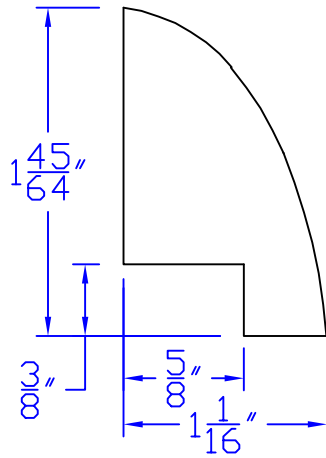

# Creative Woodworking N.W., Inc.

1036 S.E. Taylor \* Portland, Oregon 97214  
Phone:(503) 230-9265 \* Fax:(503) 232-9082  
www.Creativewoodworkingnw.com

BCAP172

$1\frac{1}{16}$ "  $\times$   $1\frac{45}{64}$ "