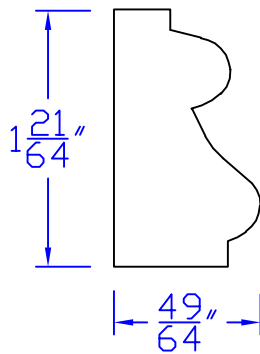

Creative Woodworking N.W., Inc.

1036 S.E. Taylor * Portland, Oregon 97214
Phone:(503) 230-9265 * Fax:(503) 232-9082
www.Creativewoodworkingnw.com

BCAP176

$49/64'' \times 1-21/64''$