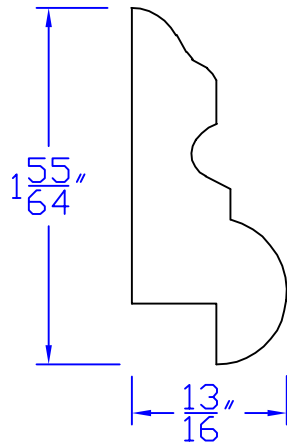

Creative Woodworking N.W., Inc.

1036 S.E. Taylor * Portland, Oregon 97214
Phone:(503) 230-9265 * Fax:(503) 232-9082
www.Creativewoodworkingnw.com

BCAP177

$13/16"$ x $1-55/64"$