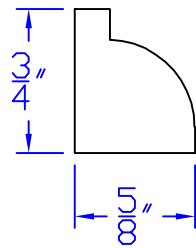

Creative Woodworking N.W., Inc.

1036 S.E. Taylor * Portland, Oregon 97214
Phone:(503) 230-9265 * Fax:(503) 232-9082
www.Creativewoodworkingnw.com

BCAP178
5/8" x 3/4"