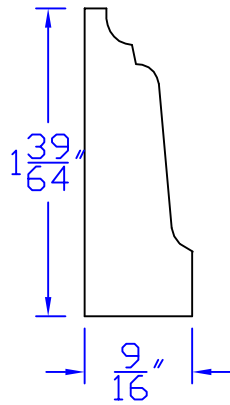

Creative Woodworking N.W., Inc.

1036 S.E. Taylor * Portland, Oregon 97214
Phone:(503) 230-9265 * Fax:(503) 232-9082
www.Creativewoodworkingnw.com

BCAP179

$\frac{9}{16}$ " \times $1\frac{39}{64}$ "