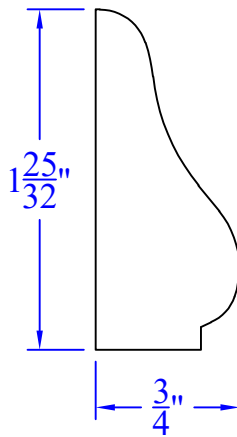

# Creative Woodworking N.W., Inc.

1036 S.E. Taylor \* Portland, Oregon 97214

Phone:(503) 230-9265 \* Fax:(503) 232-9082

www.Creativewoodworkingnw.com

BCAP180

$\frac{3}{4}$ " x  $1\frac{25}{32}$ "