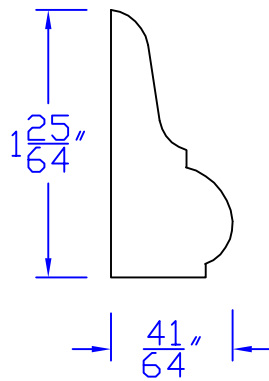

Creative Woodworking N.W., Inc.

1036 S.E. Taylor * Portland, Oregon 97214
Phone:(503) 230-9265 * Fax:(503) 232-9082
www.Creativewoodworkingnw.com

BCAP183

$41/64"$ × $1-25/64"$