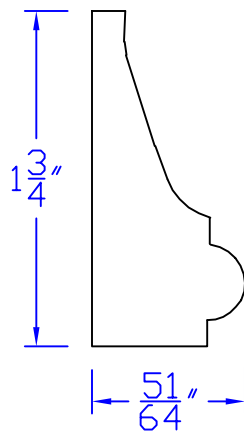

# Creative Woodworking N.W., Inc.

1036 S.E. Taylor \* Portland, Oregon 97214  
Phone:(503) 230-9265 \* Fax:(503) 232-9082  
www.Creativewoodworkingnw.com

BCAP184  
 $51/64" \times 1-3/4"$