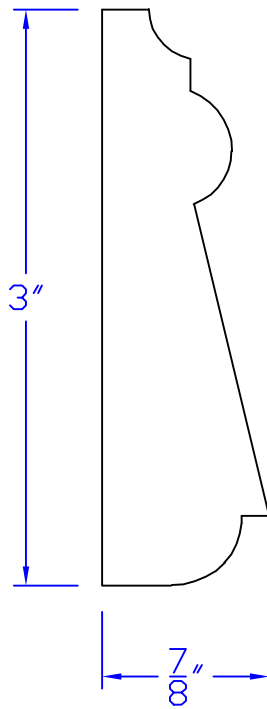

# Creative Woodworking N.W., Inc.

1036 S.E. Taylor \* Portland, Oregon 97214  
Phone:(503) 230-9265 \* Fax:(503) 232-9082  
www.Creativewoodworkingnw.com

BCAP185  
7/8" x 3"