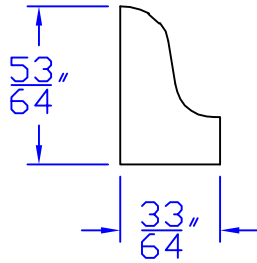

# Creative Woodworking N.W., Inc.

1036 S.E. Taylor \* Portland, Oregon 97214  
Phone:(503) 230-9265 \* Fax:(503) 232-9082  
www.Creativewoodworkingnw.com

BCAP188

$\frac{33}{64}$ " x  $\frac{53}{64}$ "