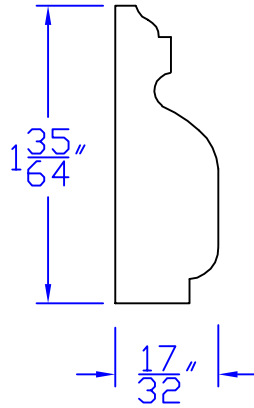

Creative Woodworking N.W., Inc.

1036 S.E. Taylor * Portland, Oregon 97214
Phone:(503) 230-9265 * Fax:(503) 232-9082
www.Creativewoodworkingnw.com

BCAP189

$17/32$ " \times $1-35/64$ "