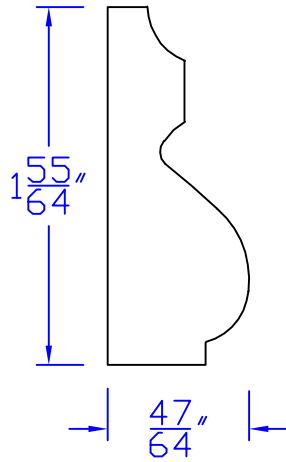

Creative Woodworking N.W., Inc.

1036 S.E. Taylor * Portland, Oregon 97214
Phone:(503) 230-9265 * Fax:(503) 232-9082
www.Creativewoodworkingnw.com

BCAP190

$\frac{47}{64}$ " x $1\frac{55}{64}$ "