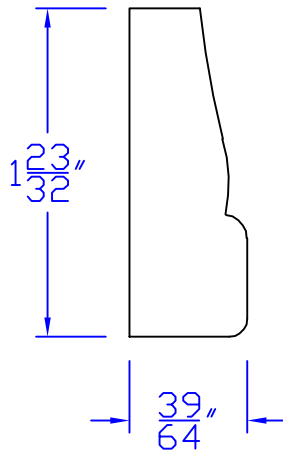

# Creative Woodworking N.W., Inc.

1036 S.E. Taylor \* Portland, Oregon 97214  
Phone:(503) 230-9265 \* Fax:(503) 232-9082  
www.Creativewoodworkingnw.com

BCAP191

$\frac{39}{64}$ "  $\times$   $1\frac{23}{32}$ "