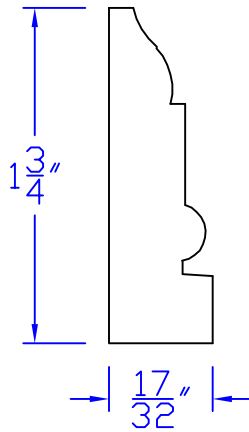

Creative Woodworking N.W., Inc.

1036 S.E. Taylor * Portland, Oregon 97214
Phone:(503) 230-9265 * Fax:(503) 232-9082
www.Creativewoodworkingnw.com

BCAP192
 $17/32" \times 1-3/4"$