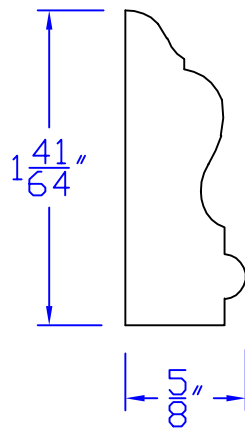

# Creative Woodworking N.W., Inc.

1036 S.E. Taylor \* Portland, Oregon 97214  
Phone:(503) 230-9265 \* Fax:(503) 232-9082  
www.Creativewoodworkingnw.com

BCAP195

$\frac{5}{8}'' \times 1\frac{41}{64}''$