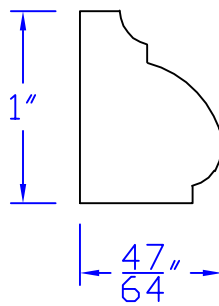

Creative Woodworking N.W., Inc.

1036 S.E. Taylor * Portland, Oregon 97214
Phone:(503) 230-9265 * Fax:(503) 232-9082
www.Creativewoodworkingnw.com

BCAP196

47/64" × 1"