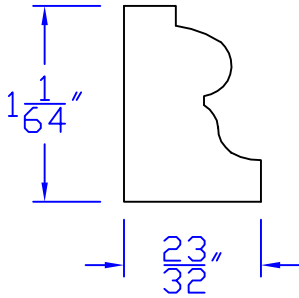

Creative Woodworking N.W., Inc.

1036 S.E. Taylor * Portland, Oregon 97214
Phone:(503) 230-9265 * Fax:(503) 232-9082
www.Creativewoodworkingnw.com

BCAP197
 $37/64$ " \times $1-1/64$ "